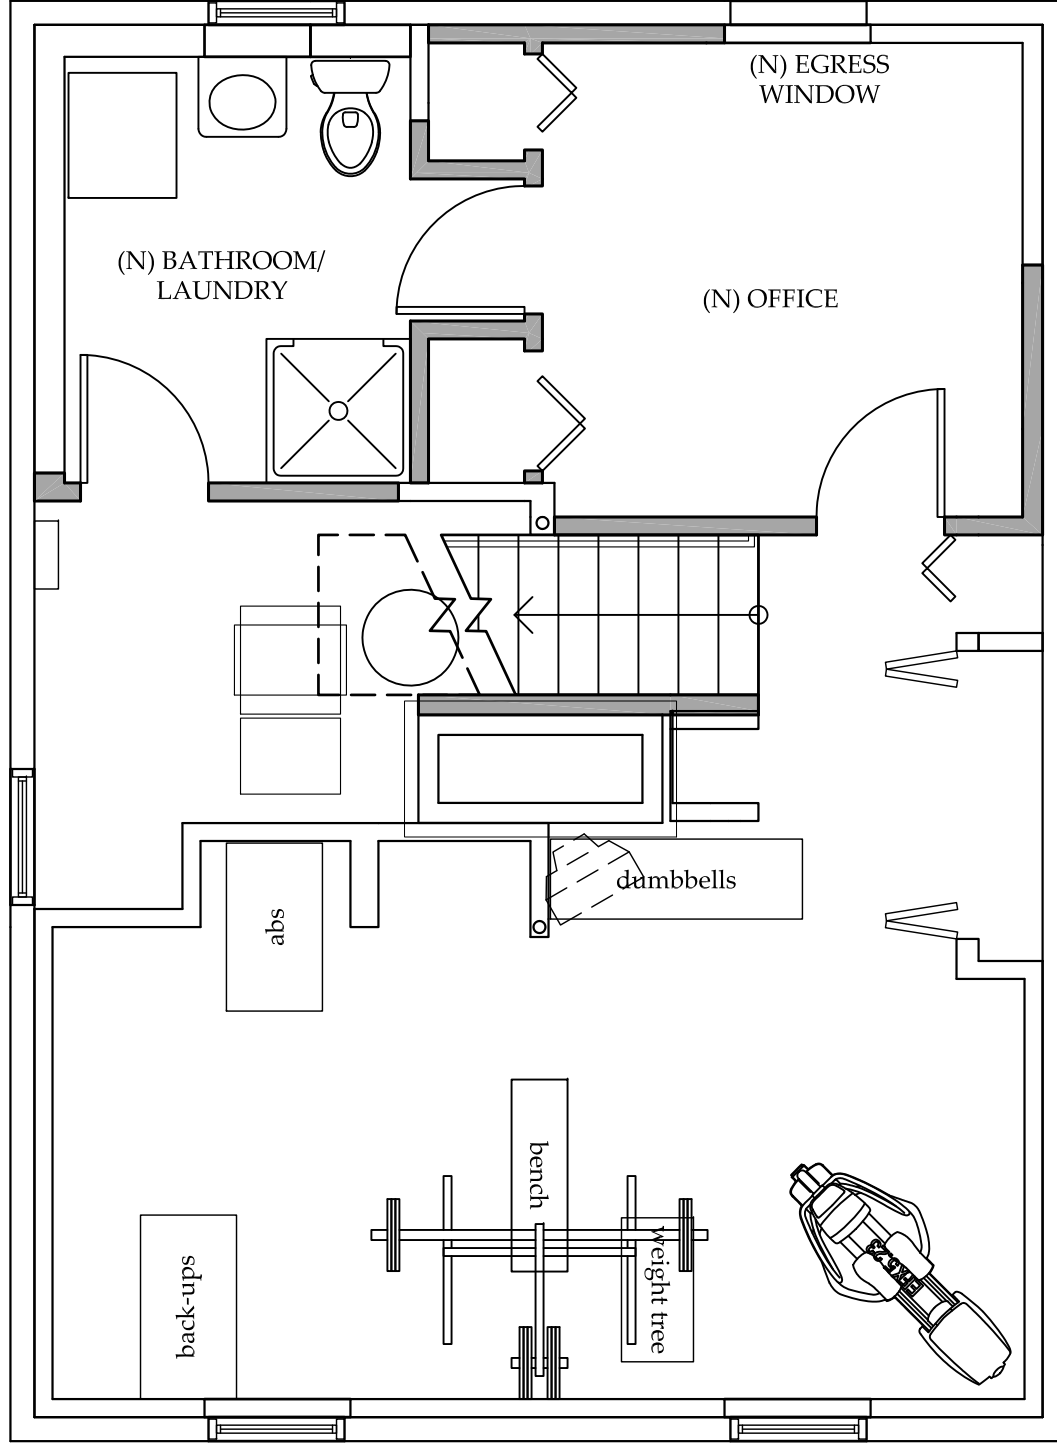

RANGE

DW

SINK

REF

NEW FIREPLACE W/ HIDDEN TV BEHIND MIRROR

HIDDEN DOOR(BOOKCASE) ENTRY TO POWDER RM

WINDOW SEAT BY OTHERS

SCALE: 1/4" = 1'-0"

SCALE: 1/4" = 1'-0"

## SECOND FLOOR PLAN

DATE: 11.25.2007  
 PROJECT #: 2007-0023  
 SHEET #: 3/3

SCALE: 1/4" = 1'-0"

BASEMENT FLOOR PLAN