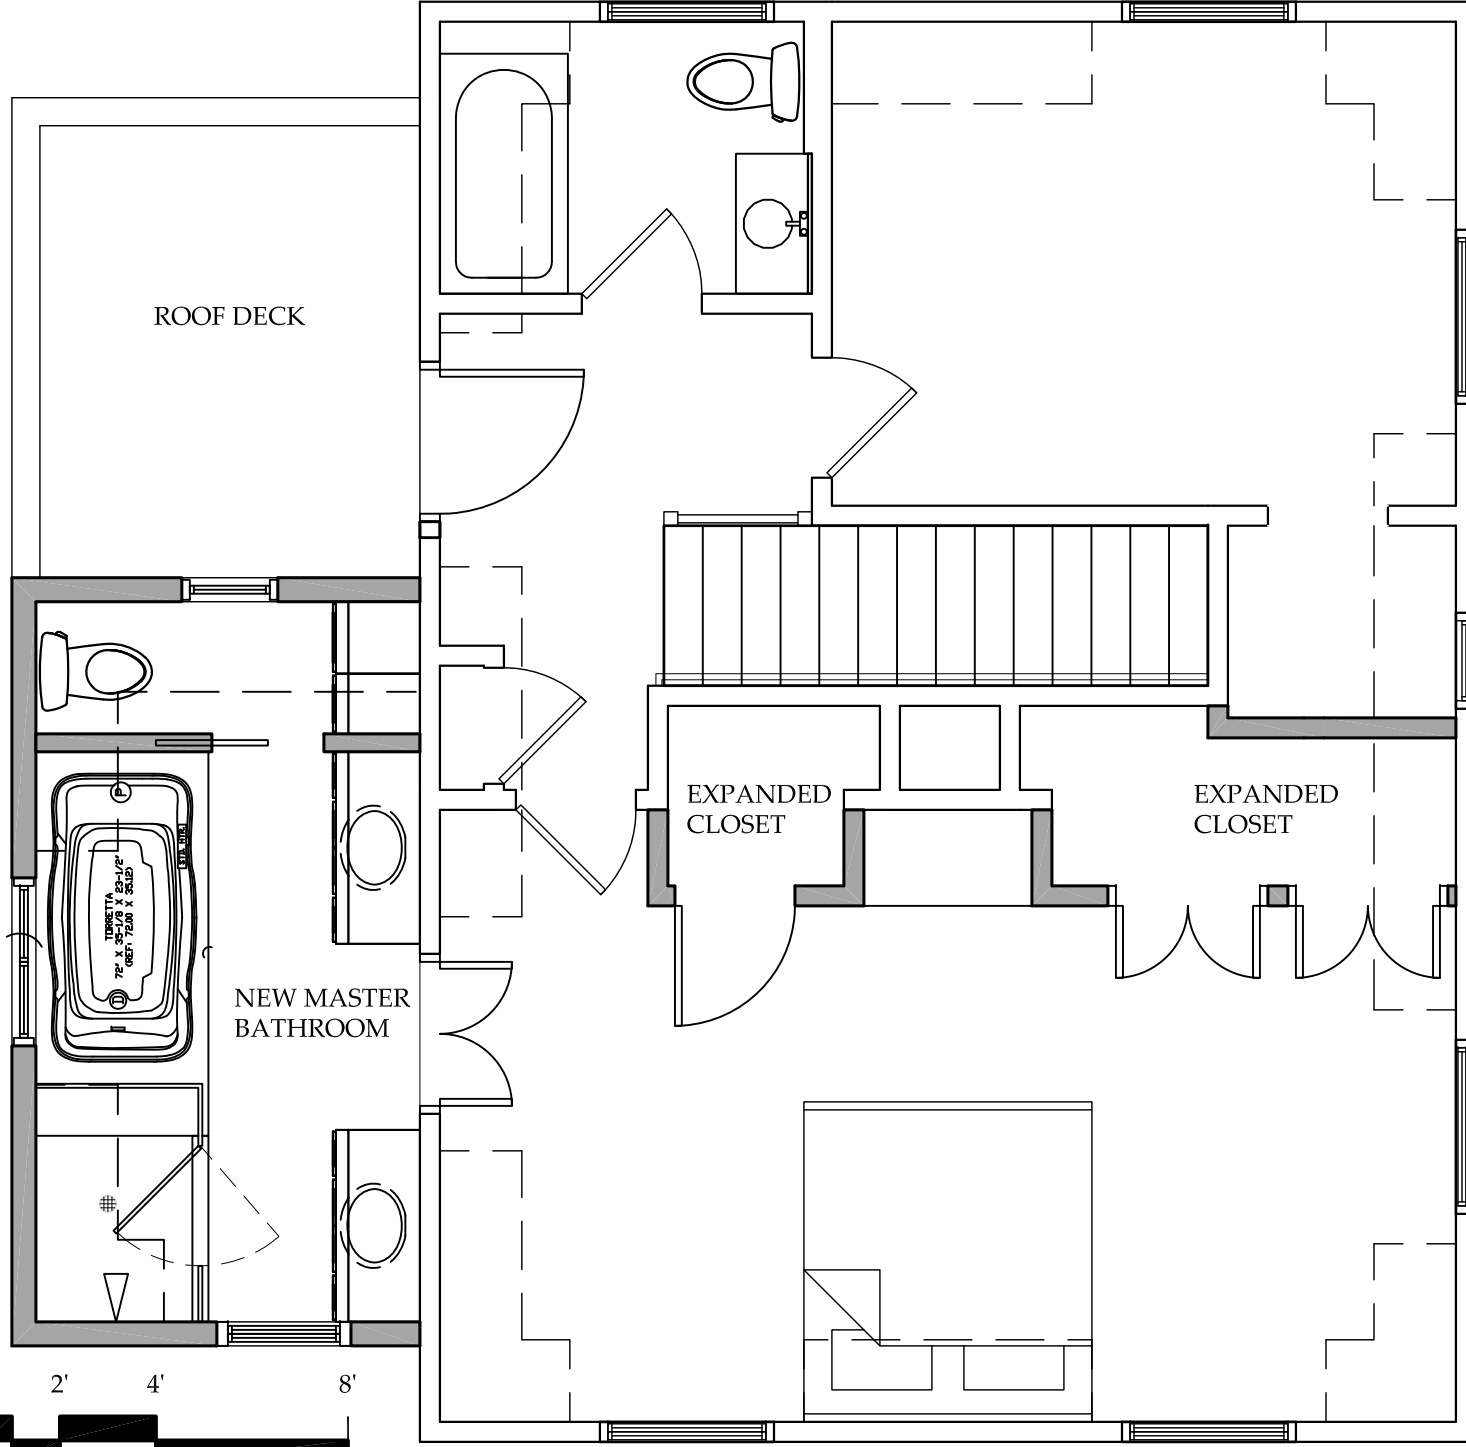

RANGE

DW

SINK

REF

NEW FIREPLACE W/ HIDDEN TV BEHIND MIRROR

HIDDEN DOOR(BOOKCASE) ENTRY TO POWDER RM

WINDOW SEAT BY OTHERS

SCALE: 1/4" = 1'-0"

# HAZELFERN ADDITION

721 NE HAZELFERN PLACE, PORTLAND, OR 97232

THOMAS F. FALLON,  
 ARCHITECT LLC  
 833 SW 11th #1012  
 PORTLAND, OR 97205  
 P: 503.517.8565  
 F: 503.345.0860

1st FLOOR PLAN

DATE: 11.25.2007  
 PROJECT #: 2007-0023  
 SHEET #: 2/3

SCALE: 1/4" = 1'-0"

BASEMENT FLOOR PLAN